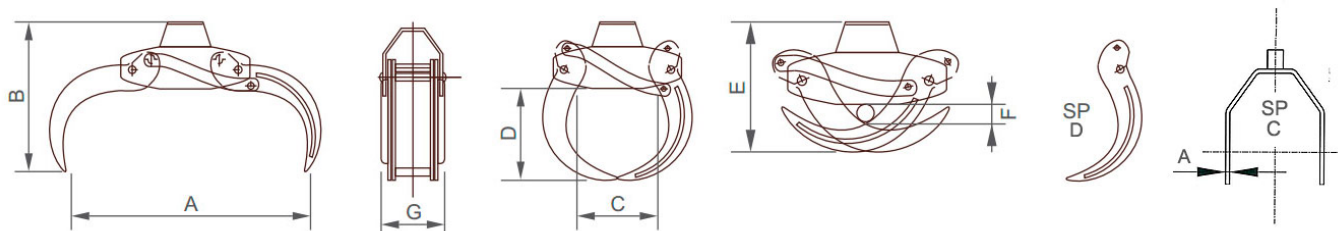

MODE L	Weight kg	Lift Kg	MAX BAR	A mm	B mm	C mm	D mm	E mm	F mm	G mm	SP D mm	AREA mq	SP C mm
TP 120 P - Professional	130	1900	350	1200	770	450	480	510	80	355	12	0,201	20
TP 135 P - Professional	180	2300	350	1350	880	500	540	550	90	370	15	0,255	20
TP 155 P - Professional	314	2900	350	1550	960	620	630	600	100	430	15	0,336	20
TP 175 P - Professional	400	3400	350	1750	1100	680	710	670	130	490	20	0,428	20
TP 200 P - Professional	630	4000	350	2000	1300	800	820	780	150	560	20	0,531	20

Download

[Scarica il CERTIFICATO DI ORIGINE PINZE DA LEGNA (77.5 KiB)](#)

GRAPPLE ACCESSORIES - ROTATORS FOR WOOD GRABS

- •

[ACCESSORIES Grapple - Rock grapple - Clamshell buckets](#)

- •

[ROTATORS Grapple accessories](#)